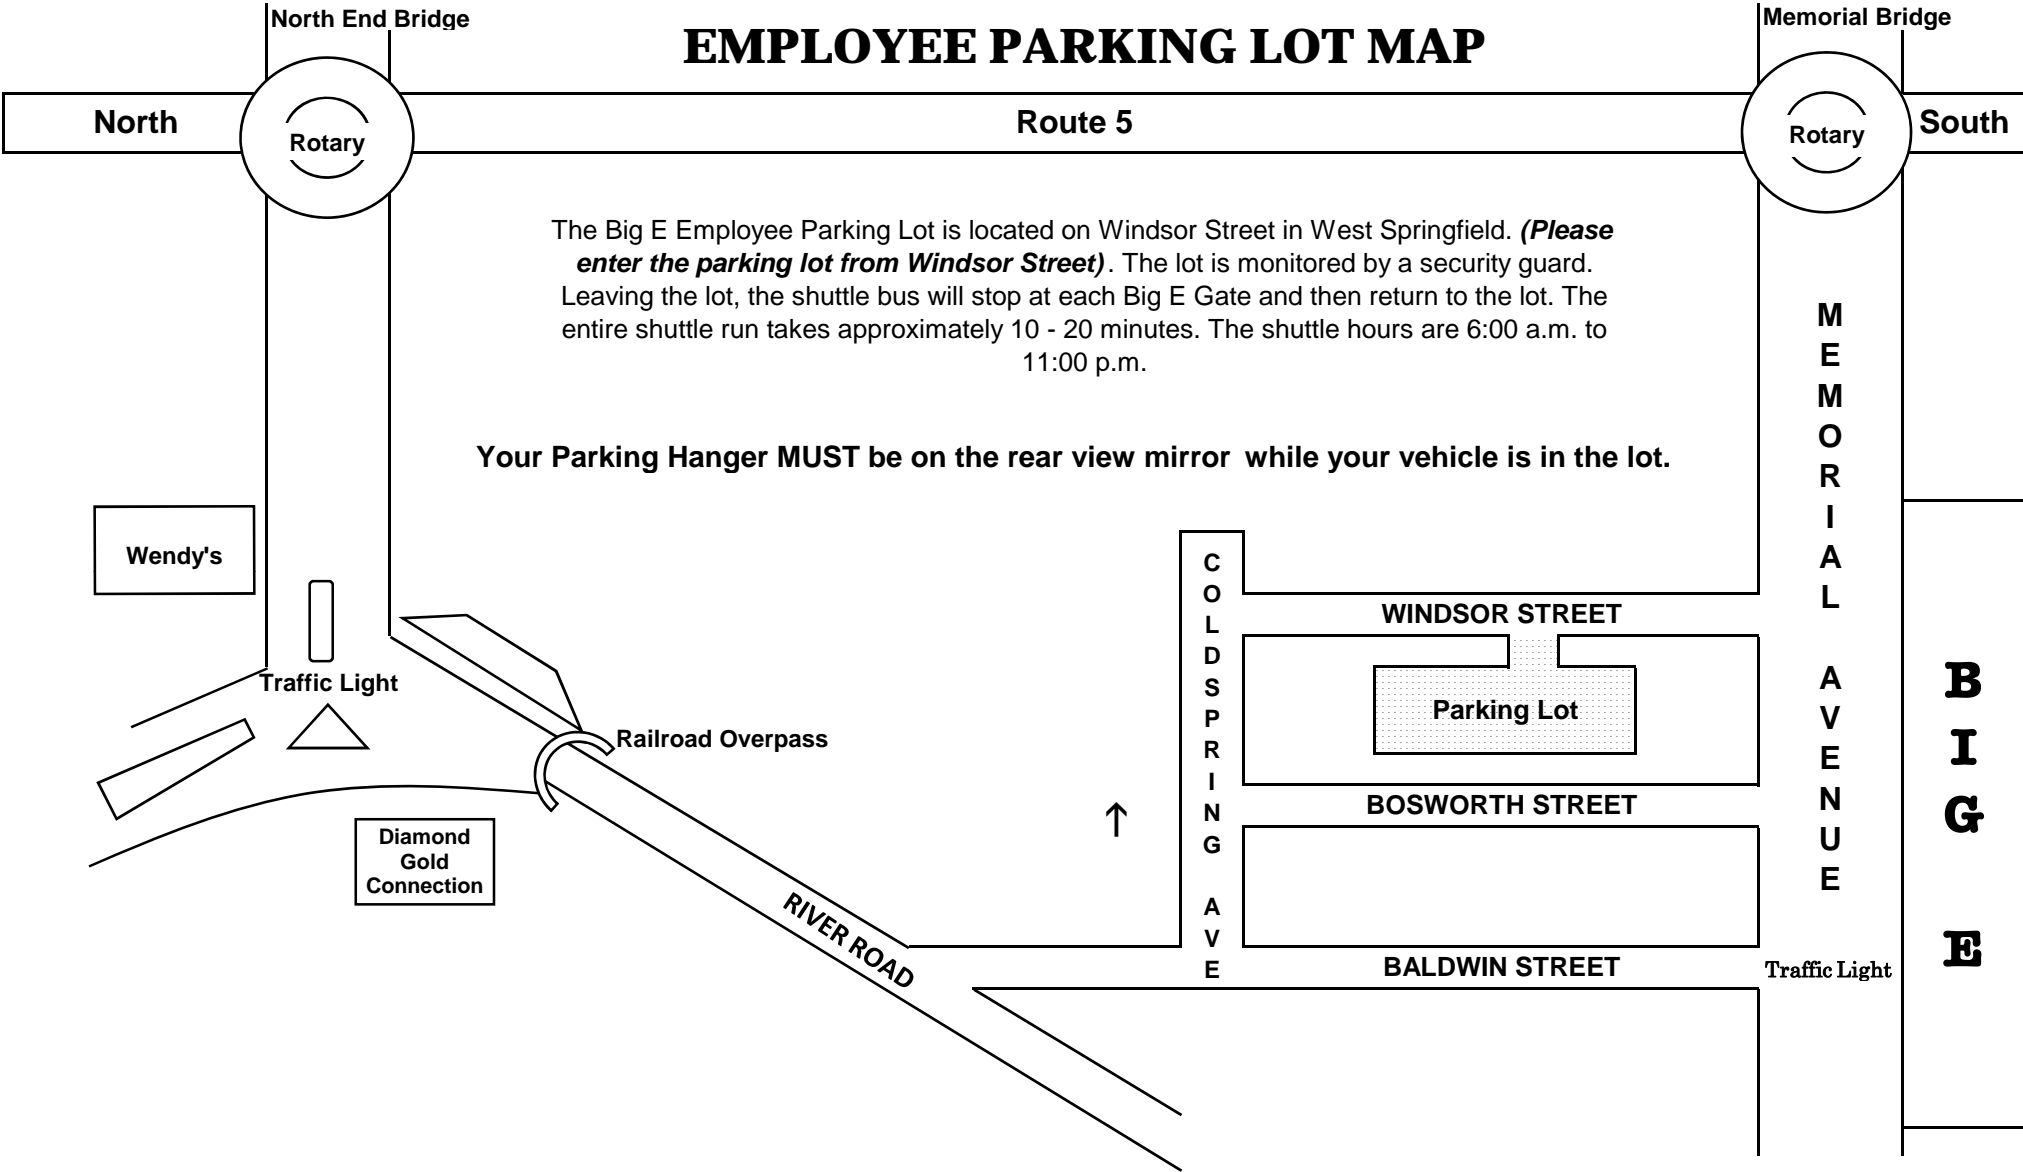

EMPLOYEE PARKING LOT MAP

SOUTHWORTH PARKING LOT MAP

As you leave Gate 1, turn LEFT onto Memorial Avenue; bear LEFT and cross over the bridge. Turn LEFT at the traffic lights; continue on Main Street for approximately 1/2 mile; Southworth Paper Company parking area in on the Left just past Hood's; Pull in and you will be directed where to park.